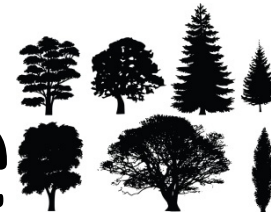

Adopt

Branch

Bark

Height

Leaf

Living

Broadleaf 

Circumference 

Conifer 

Pattern

Roots 

Rubbing 

Scar

Shape

Silhouette

Tree